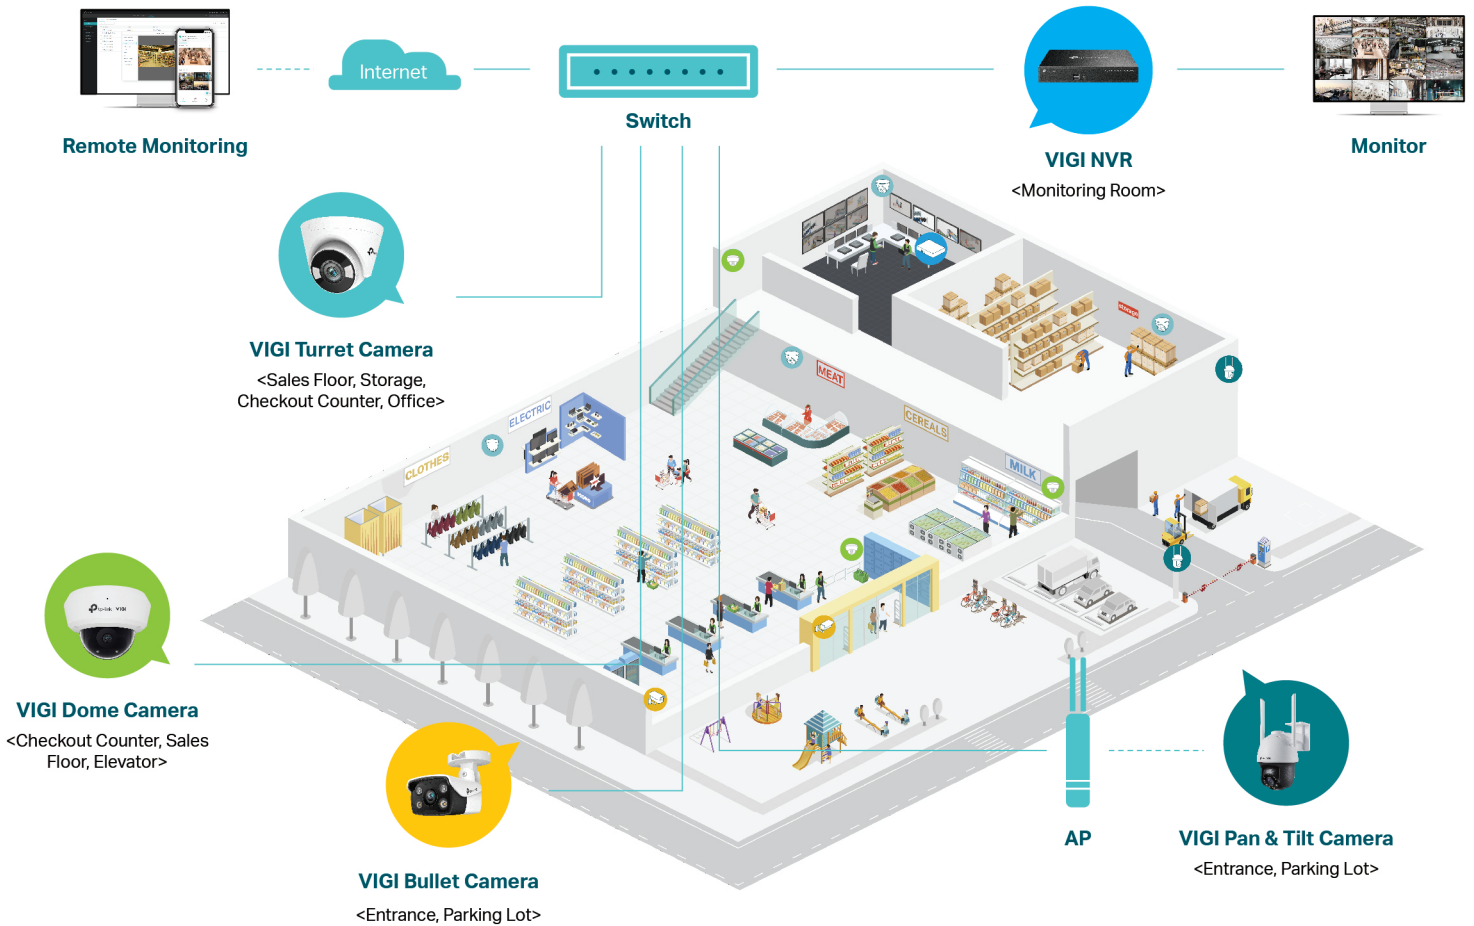

Typical Application

Note: For detailed industry solutions, please go to www.tp-link.com/business-networking/solution/

Products / Management

Network Camera

Provide 24/7 Full-Color images and reliable active defense features for vigilant security.

Network Video Recorder (NVR)

The nerve center of any surveillance system with extensive storage, simultaneous viewing, and more advanced features.

NVR UI / VIGI Security Manger / VIGI App

Seamlessly manage the NVR and cameras. Customize the management systems to suit your specific needs.